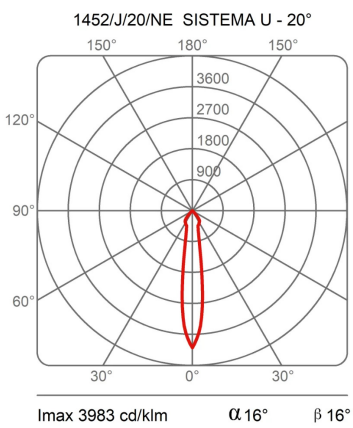

Certifications

Photometric curves