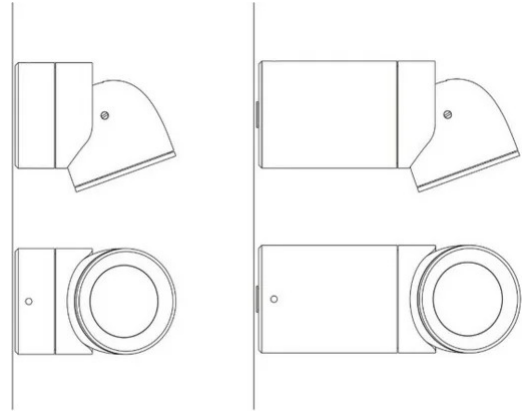

Sistema U

Narrow beam - length 10 cm

Studio Natural

colors

Typology Spotlight Ceiling

Utilisation Indoor

230V 13 W 1950 lm

Direct-light spotlight that can be oriented thanks to a special adjustable joint. Painted aluminium structure. LED light source with different light beams optics.

Integrated driver (cod. 1452)

Remote driver (cod. 1452/J)

Award

Family Sistema U
 Typology Spotlight Ceiling
 Utilisation Indoor

Dimensions

Profondità 10 cm
 Diameter 7 cm
 Weight 0.5 Kg

Materials

Structure aluminium Diffuser polycarbonate