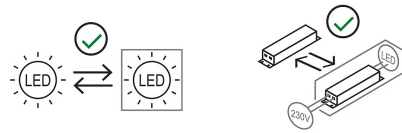

Certifications