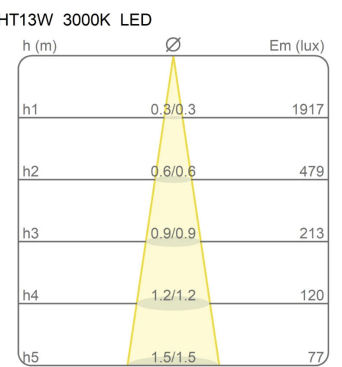

Photometric curves