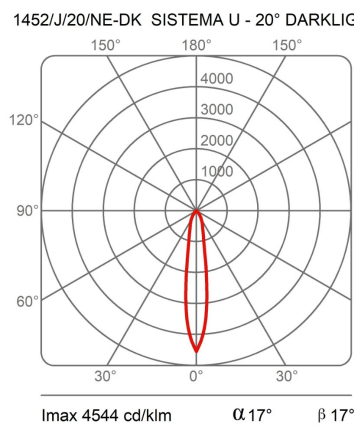

Certifications

Photometric curves