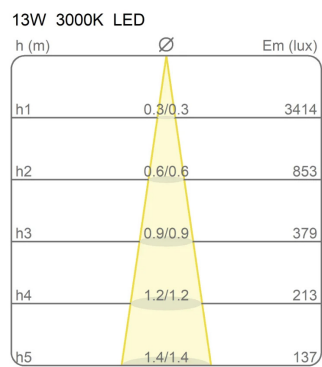

Photometric curves